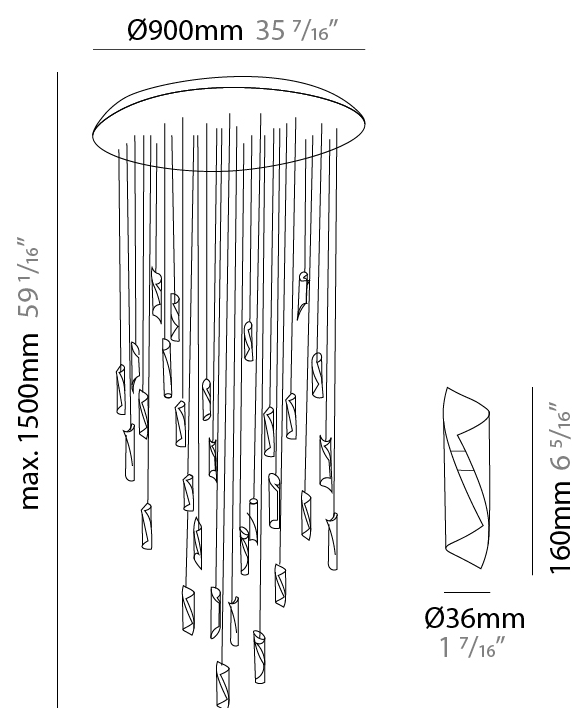

HUE 30 SUSPENSION

D131005- _____
base number

1. To build a product code in our configurator select the specify button on the base model # product page
2. To build a manual product code on this datasheet choose from the options listed below in blue font and add the suffix to the base model #

GENERAL

Series: HUE
Subseries: Hue 30
Brand: Knikerboker
Division: Design
Mounting Type: Suspension
Mounting Location: Ceiling
Subcategory: Ambient

PHYSICAL

Shape: Abstract
Diameter (mm): 900
Diameter (in): 35 7/16
Height (mm): 160
Height (in): 6 5/16
Max. Overall Height (mm): 1500
Max. Overall Height (in): 59 1/16
Light Distribution: Direct / Indirect
Fixture Finish: EWH / EBK / MAN / COF / PRD / SLF / GLF / CLF / BRL / EWS / EWG / EWC / EWR / EBS / EBG / EBC / EBC / EBB / MAS / MAD / MAC / MAB / COS / CGO / CCL / CBL / PRS / PRG / PRC / PRB
Fixture Material: Metal
Cable Details: Silicon Coaxial Cable

ELECTRICAL

Lamp Type: LED
Total Output Wattage (W): 45
Dimming: Phase Dimming (120Vac Only)
Driver Included: Yes
Driver Location: Integrated
Driver Type: Constant Current - Universal
Driver Class: Class 2
Input Voltage (V): 120 - 277
Constant Current (MA): 350
Upon Request: Phase dimming @120Vac only / Non-dimming 277Vac

LED

Number of LEDs: 30
Color Temperature (°K): 3000
Max. Delivered Lumen (lm): 4500
CRI: >80 CRI
Lamp Life (hrs): 50000

OPTICAL

RATINGS AND CERTIFICATIONS

Certified By: Certified for North American Standards
IP rating: IP20