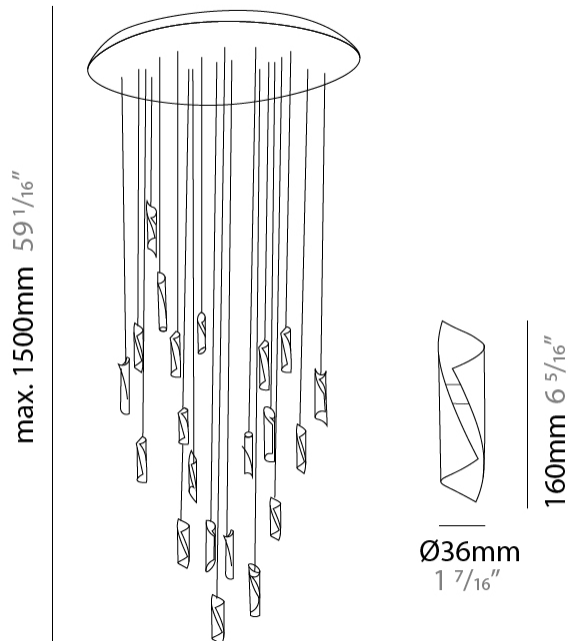

GENERAL

Series: HUE
 Subseries: Hue 20
 Brand: Knikerboker
 Division: Design
 Mounting Type: Suspension
 Mounting Location: Ceiling
 Subcategory: Ambient

PHYSICAL

Shape: Abstract
 Diameter (mm): 700
 Diameter (in): 27 ⁹/₁₆"
 Height (mm): 160
 Height (in): 6 ⁵/₁₆"
 Max. Overall Height (mm): 1500
 Max. Overall Height (in): 59 ¹/₁₆"
 Light Distribution: Direct / Indirect
 Fixture Finish: EWH / EBK / MAN / COF / PRD / SLF / GLF / CLF / BRL / EWS / EWG / EWC / EWR / EBS / EBG / EBC / EBC / EBB / MAS / MAD / MAC / MAB / COS / CGO / CCL / CBL / PRS / PRG / PRC / PRB
 Fixture Material: Metal
 Cable Details: Silicon Coaxial Cable

LED

Number of LEDs: 20
 Color Temperature (°K): 3000
 Max. Delivered Lumen (lm): 3000
 CRI: >80 CRI
 Lamp Life (hrs): 50000

OPTICAL

RATINGS AND CERTIFICATIONS

Certified By: Certified for North American Standards
 IP rating: IP20

Ø700mm 27 ⁹/₁₆"

HUE 20 SUSPENSION

D131004-

PROJECT	_____
TYPE	_____
SPECIFIER	_____
QUANTITY	_____
DATE	_____

D

PROJECT	_____
TYPE	_____
SPECIFIER	_____
QUANTITY	_____
DATE	_____

HUE 30 SUSPENSION

D131005- _____
base number

GENERAL

Series: HUE
Subseries: Hue 30
Brand: Knikerboker
Division: Design
Mounting Type: Suspension
Mounting Location: Ceiling
Subcategory: Ambient

PHYSICAL

Shape: Abstract
Diameter (mm): 900
Diameter (in): 35 7/16
Height (mm): 160
Height (in): 6 5/16
Max. Overall Height (mm): 1500
Max. Overall Height (in): 59 1/16
Light Distribution: Direct / Indirect
Fixture Finish: EWH / EBK / MAN / COF / PRD / SLF / GLF / CLF / BRL / EWS / EWG / EWC / EWR / EBS / EBG / EBC / EBC / EBB / MAS / MAD / MAC / MAB / COS / CGO / CCL / CBL / PRS / PRG / PRC / PRB
Fixture Material: Metal
Cable Details: Silicon Coaxial Cable